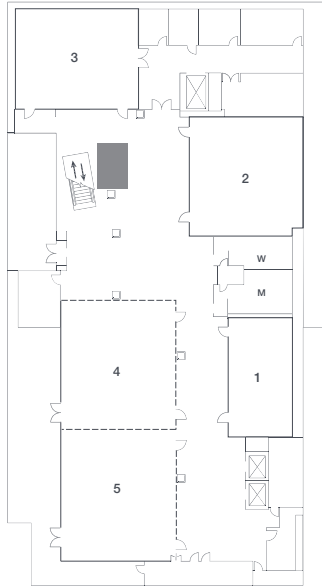

Event Services
Wireless Connectivity

Arch at 800 Pike | Free WiFi Locations

Skagit (LL)