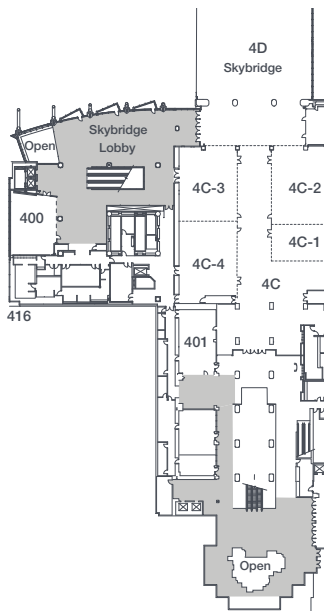

Event Services
Wireless Connectivity

Arch at 705 Pike | Free WiFi Locations

SCC Level 1

SCC Level 2

SCC Level 3

SCC Level 4

SCC Level 6

LEGEND