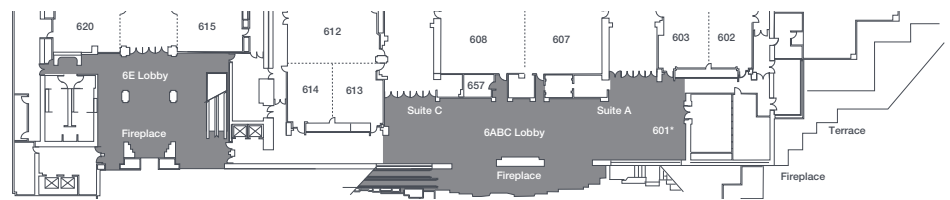

Event Services
Wireless Connectivity

Arch at 705 Pike | Free WiFi Locations

SCC Level 1

SCC Level 2

SCC Level 3

SCC Level 4

SCC Level 6

LEGEND