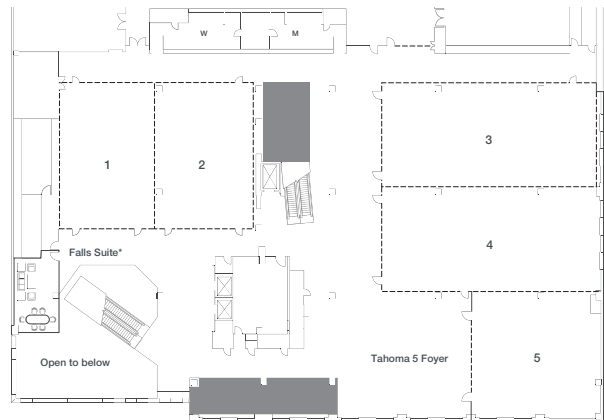

Tahoma (L3)

LEGEND

- Open to public
- Available with adjacent event rental space