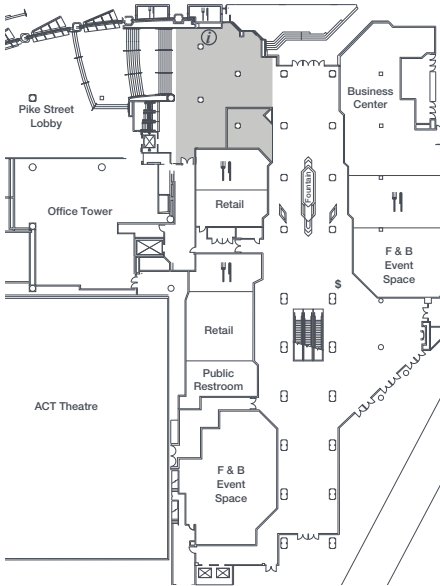

Event Services
Wireless Connectivity

Arch at 705 Pike | Free WiFi Locations

SCC Level 1