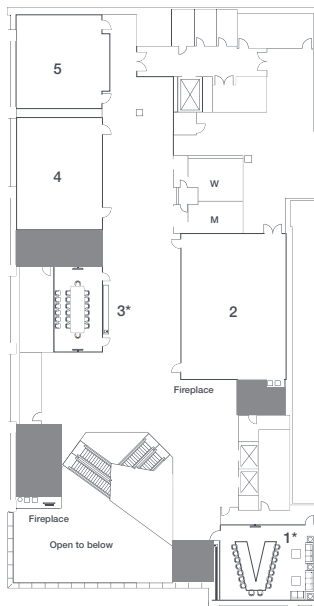

Chelan (L2)