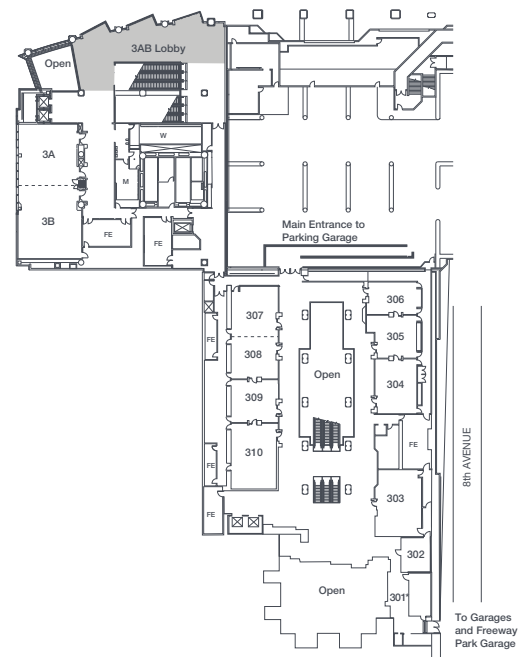

Event Services
Wireless Connectivity

Arch at 705 Pike | Free WiFi Locations

SCC Level 1

SCC Level 2

SCC Level 3

SCC Level 4

SCC Level 6

LEGEND