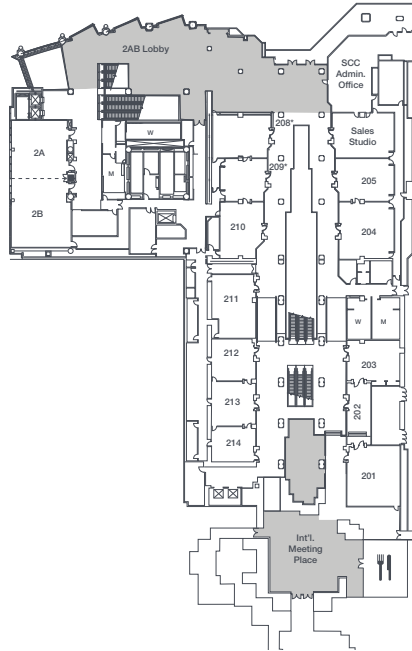

Event Services
Wireless Connectivity

Arch at 705 Pike | Free WiFi Locations

SCC Level 1

SCC Level 2

SCC Level 3

SCC Level 4

SCC Level 6

LEGEND