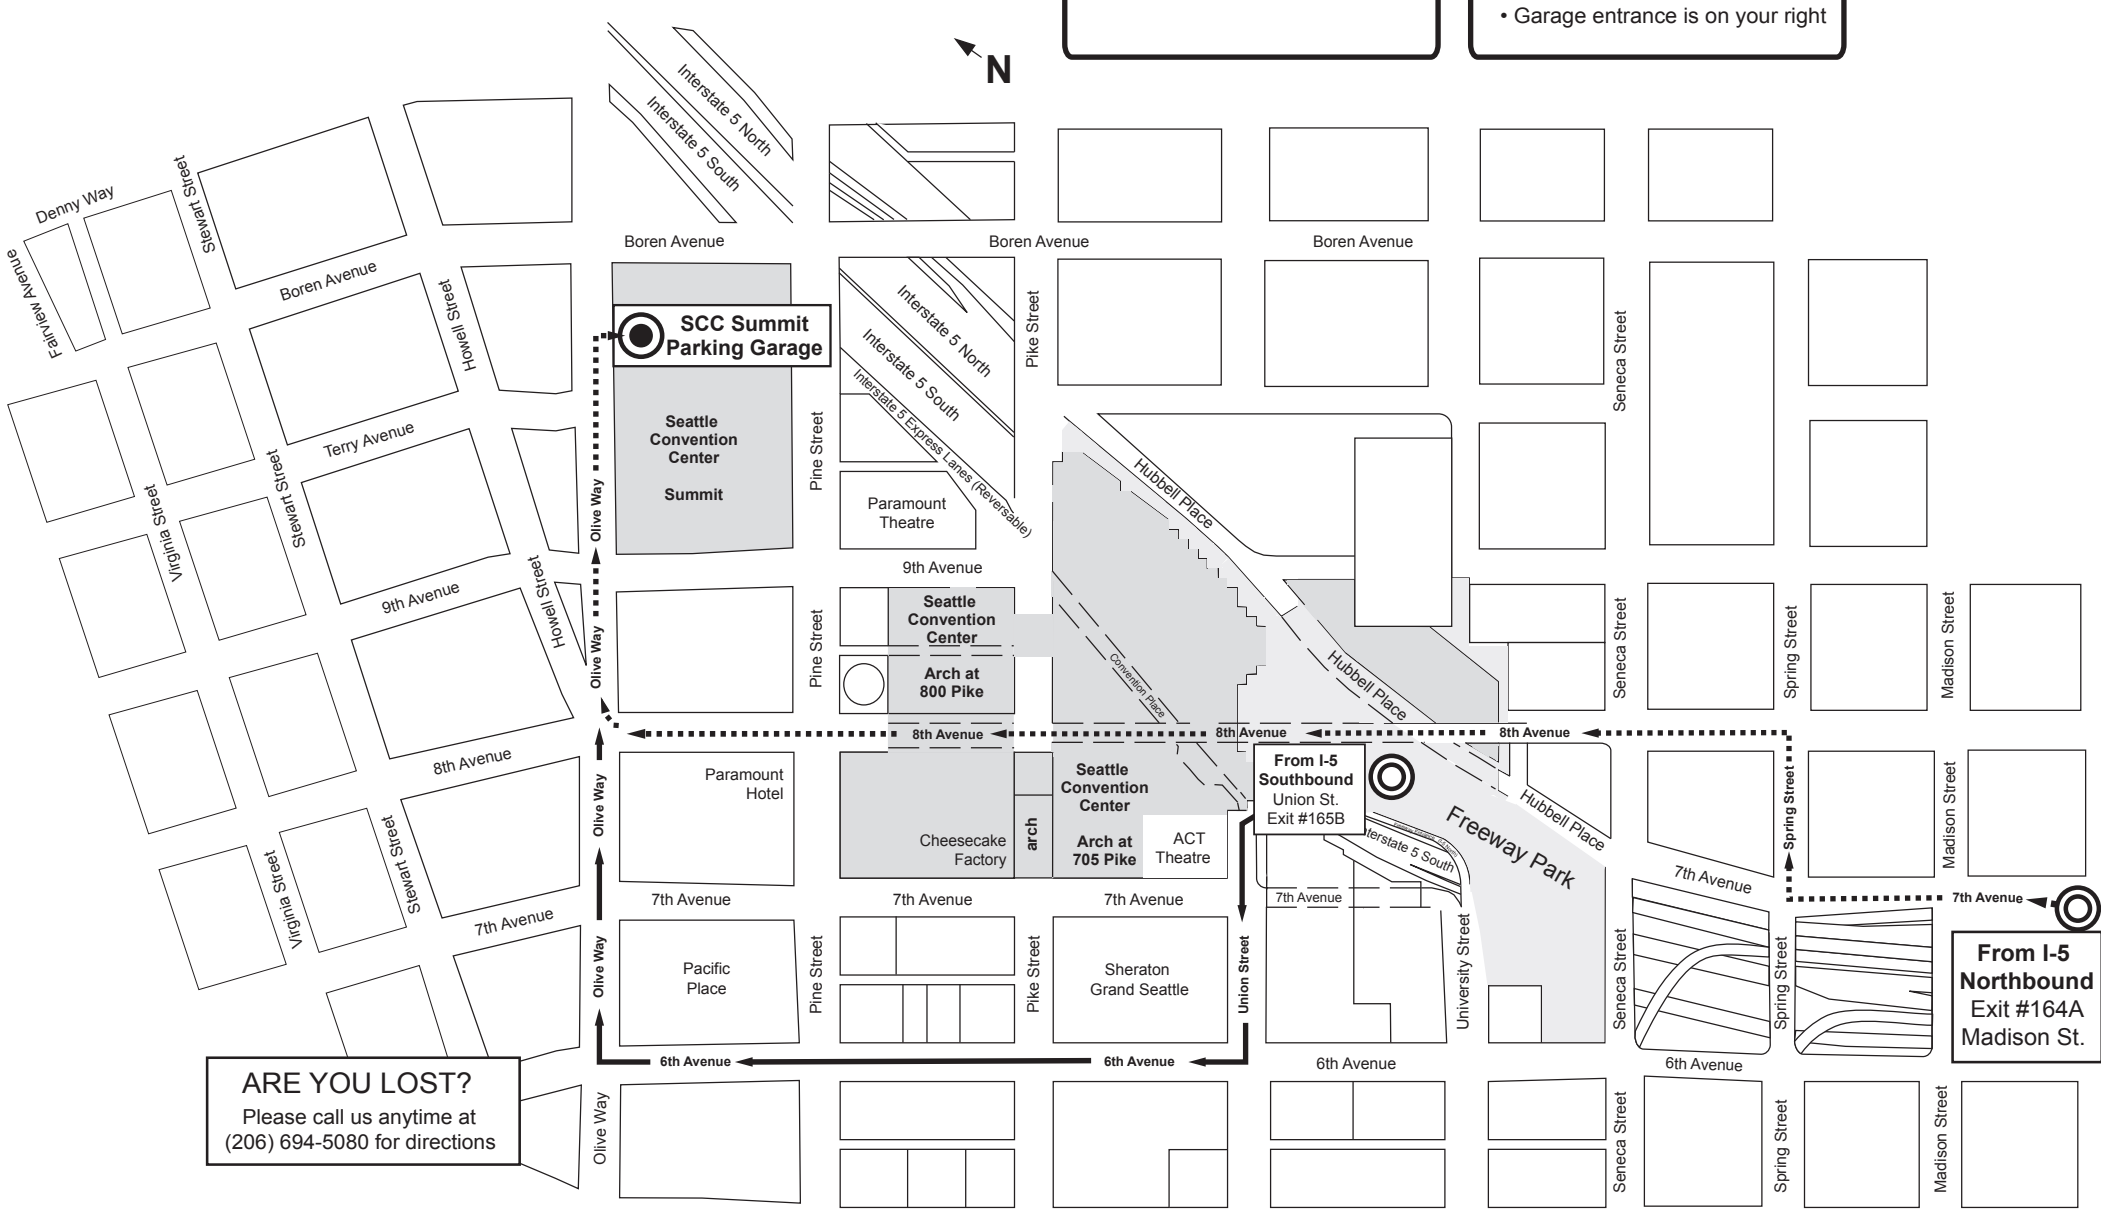

## Directions to Summit Parking Garage 1009 Olive Way

Maximum Vehicle Height 8' 4" on Level 1

Maximum Vehicle Height 6' 10" on Levels 2 and 3

**FROM I-5 SOUTHBOUND**

- Interstate 5 southbound
- Union Street exit 165B
- Right on 6th Avenue
- Right on Olive Way
- Garage entrance is on your right

**FROM I-5 NORTHBOUND  
and I-90 WESTBOUND**

- Interstate 5 northbound
- Madison Street exit 164A
- Right on Spring Street
- Left on 8th Avenue
- Right on Olive Way
- Garage entrance is on your right

**ARE YOU LOST?**  
Please call us anytime at  
(206) 694-5080 for directions

**From I-5  
Northbound  
Exit #164A  
Madison St.**