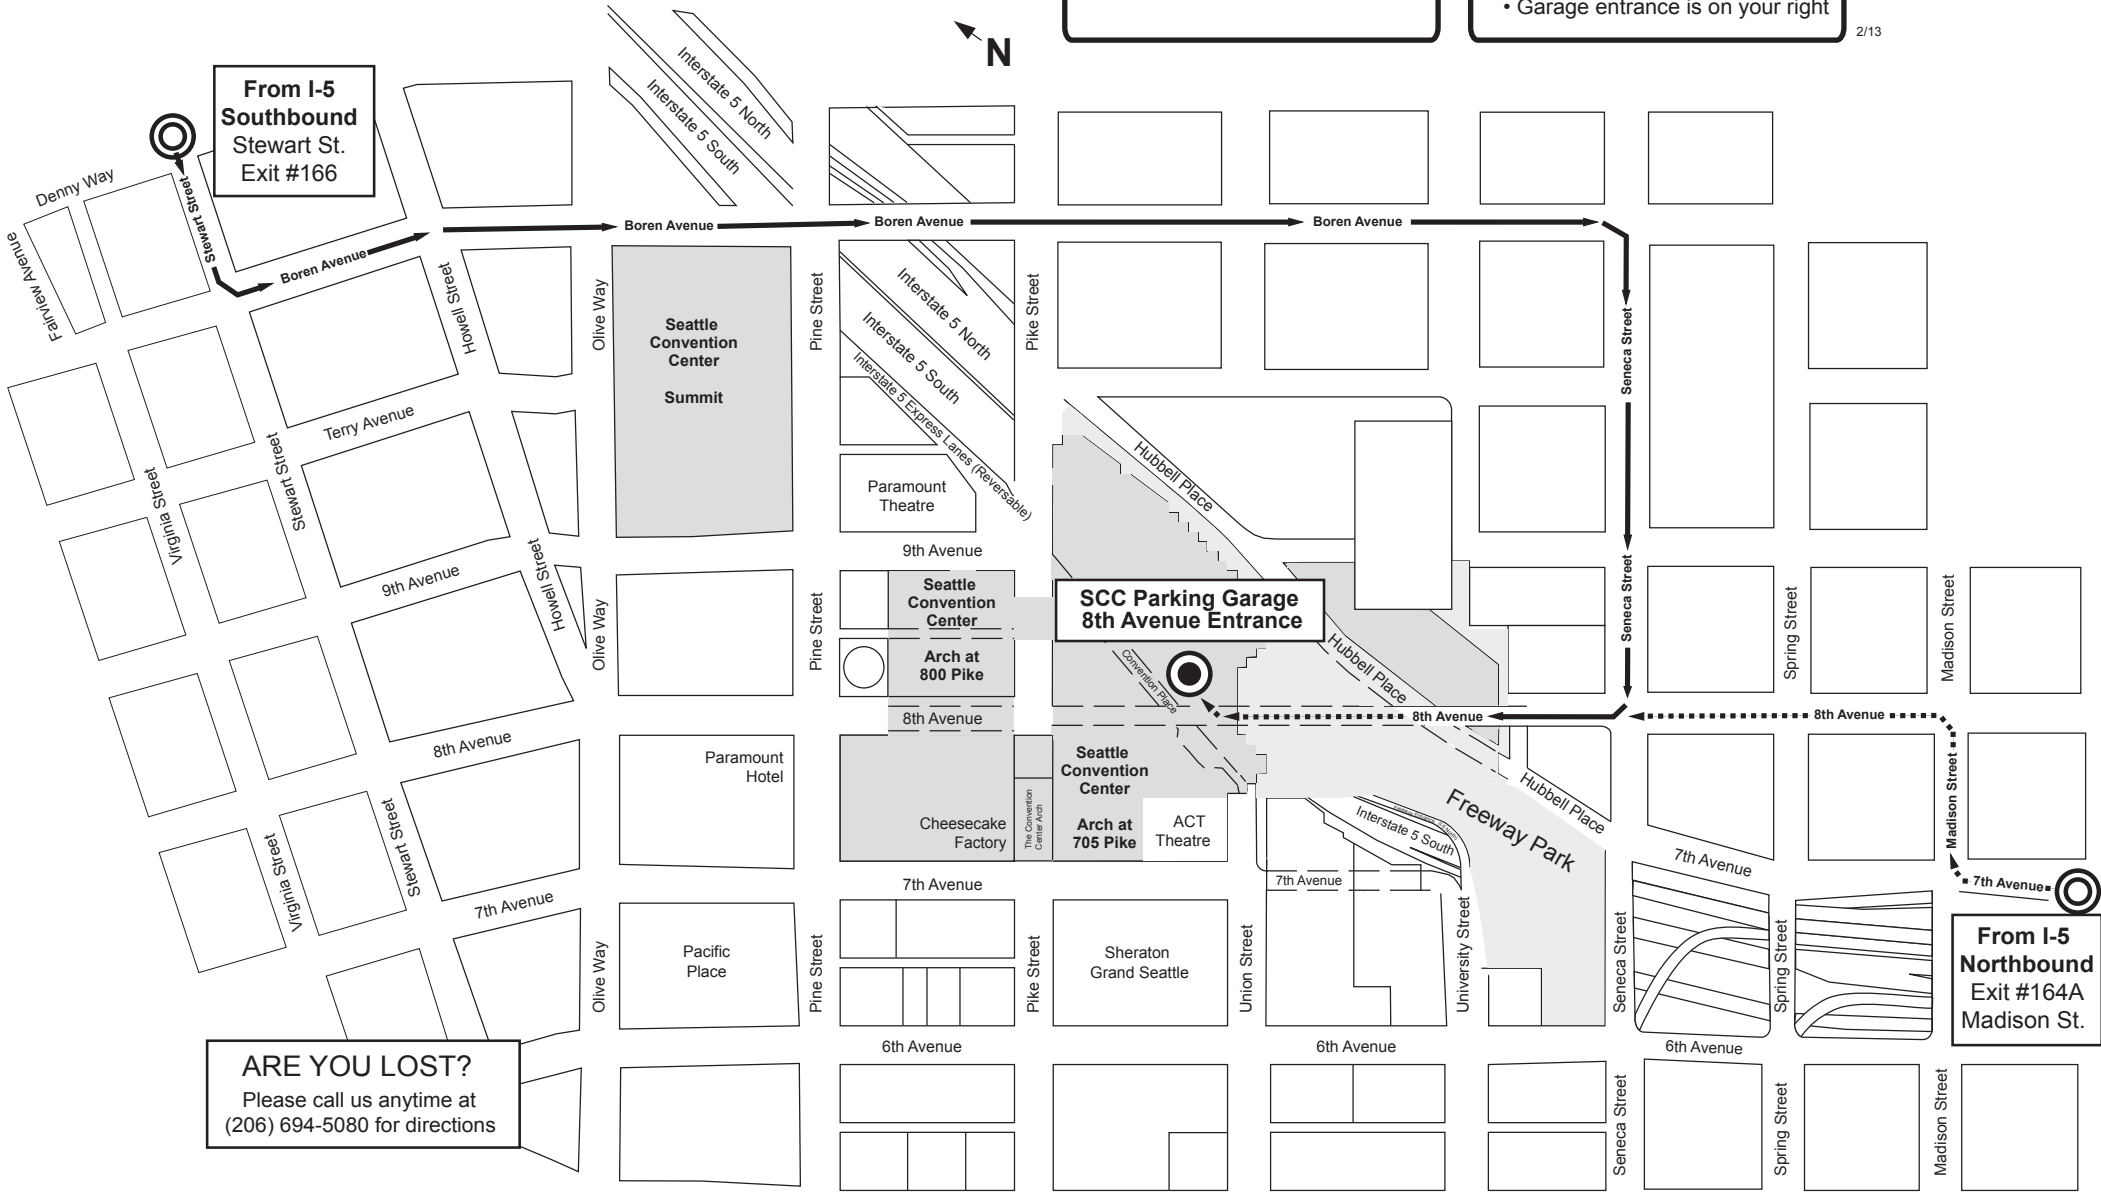

Seattle Convention Center

Directions to Arch Parking Garage

8th Avenue Entrance

1400 8th Avenue

Maximum Vehicle Height 6' 5"

FROM I-5 SOUTHBOUND

- Interstate 5 Southbound
- Stewart Street exit (#166)
- Left on Boren Avenue
- Continue on Boren Avenue to Seneca Street
- Right on Seneca Street
- Right on 8th Avenue
- Garage entrance is on your right

FROM I-5 NORTHBOUND and I-90 WESTBOUND

- Interstate 5 Northbound
- Madison Street exit (#164A) takes you to 7th Avenue
- Right on Madison Street
- Left on 8th Avenue
- Continue past Seneca Street on 8th Avenue
- Garage entrance is on your right

From I-5 Southbound
Stewart St.
Exit #166

SCC Parking Garage
8th Avenue Entrance

From I-5 Northbound
Exit #164A
Madison St.

ARE YOU LOST?
Please call us anytime at
(206) 694-5080 for directions