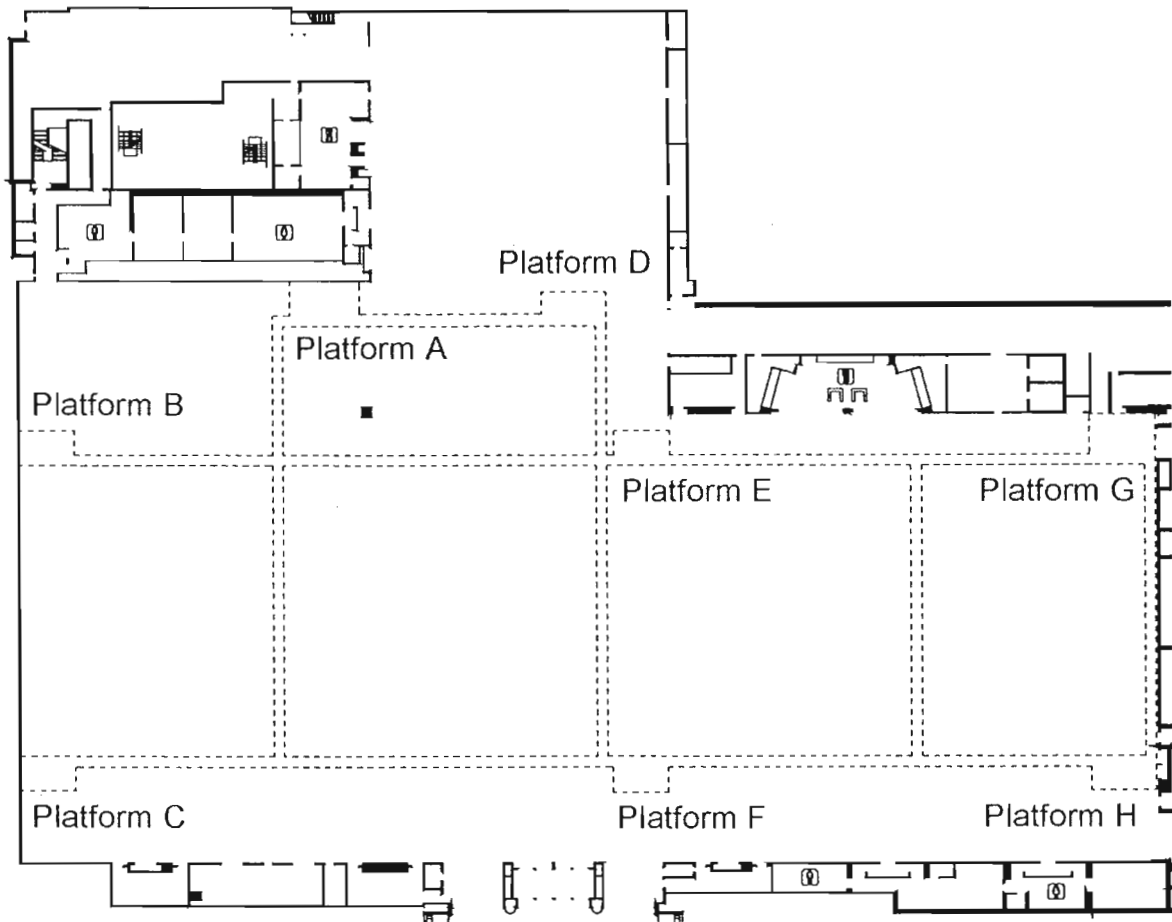

Exhibit Hall Level 4E & F Electrical Power Specifications

- Platform A 5 EA 100 AMP 120/208V
  1 EA 200 AMP 120/208V
  1 EA 100 AMP 480V
- Platform B 5 EA 100 AMP 120/208V
  1 EA 200 AMP 208V
  1 EA 100 AMP 480V
  1 EA 200 AMP 480V
- Platform C 5 EA 100 AMP 120/208V
  1 EA 200 AMP 120/208V
  1 EA 100 AMP 480V
- Platform D 5 EA 100 AMP 120/208V
  1 EA 200 AMP 120/208V
  1 EA 100 AMP 480V
  1 EA 200 AMP 480V
- Platform E 5 EA 100 AMP 120/208V
  1 EA 200 AMP 120/208V
  1 EA 100 AMP 480V

- Platform F 5 EA 100 AMP 120/208V
  1 EA 200 AMP 120/208V
  1 EA 100 AMP 480V
  1 EA 200 AMP 480V
- Platform G 5 EA 100 AMP 120/208V
  1 EA 200 AMP 208V
  1 EA 100 AMP 480V
  1 EA 200 AMP 480V
- Platform H 5 EA 100 AMP 120/208V
  1 EA 200 AMP 208V
  1 EA 100 AMP 480V

- Exhibit Hall 4D Wall Power 4 ea 100 AMP
- Exhibit Hall 4D So. Columns 6 ea 100 AMP
- Exhibit Hall 4D Floor Boxes 4 ea 100 AMP
- Exhibit Hall 4E Wall Power 12 ea 100 AMP
- Exhibit Hall 4F Wall Power 8 ea 100 AMP

All power is three phase 208/120 volt or 480/277 volt