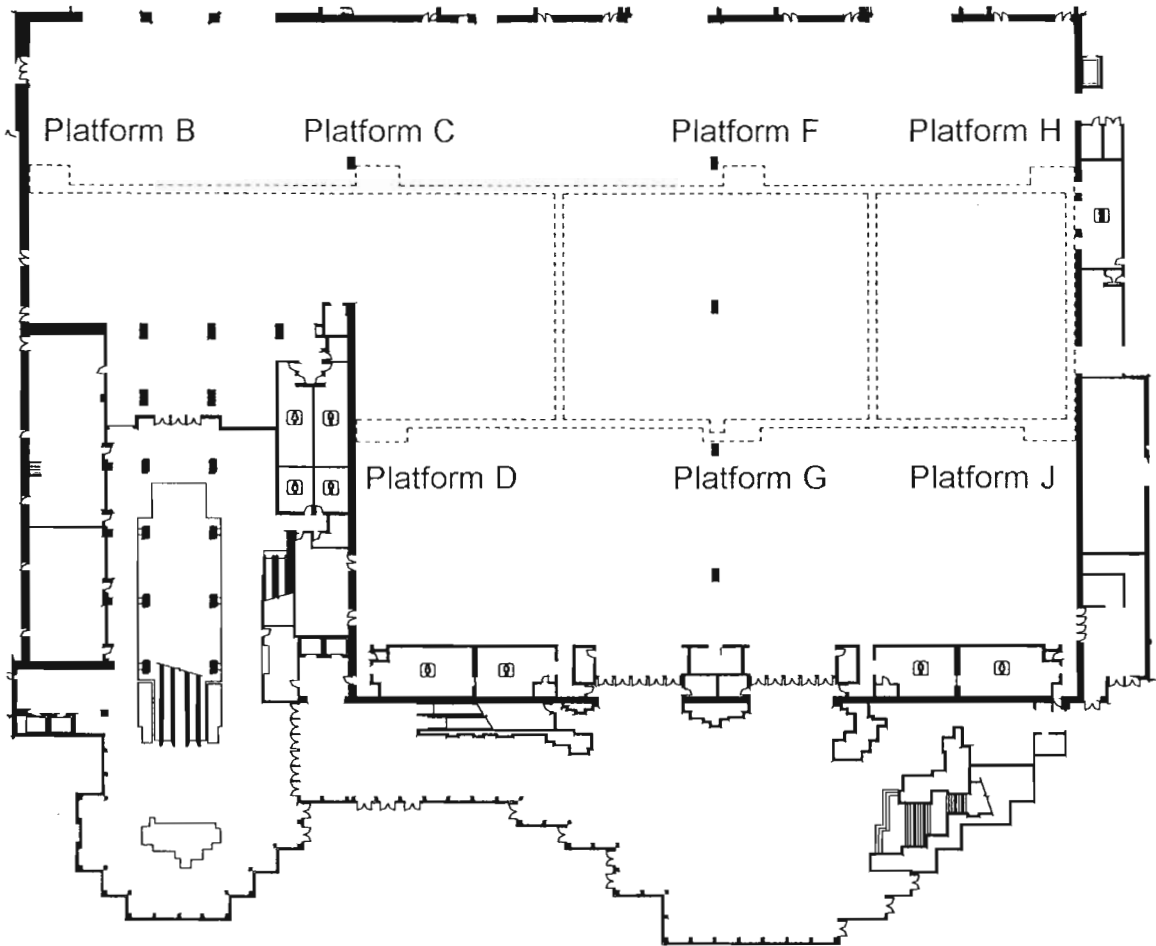

# Exhibit Hall Level 4ABC Electrical Power Specifications

Platform B 4 EA 100 AMP 120/208V  
1 EA 200 AMP 120/208V  
1 EA 100 AMP 480V

Platform H 4 EA 100 AMP 120/208V  
1 EA 200 AMP 120/208V  
1 EA 100 AMP 480V

Platform C 4 EA 100 AMP 120/208V  
1 EA 200 AMP 208V  
1 EA 100 AMP 480V

Platform J 4 EA 100 AMP 120/208V  
1 EA 200 AMP 208V

Platform D 4 EA 100 AMP 120/208V  
1 EA 200 AMP 120/208V  
1 EA 100 AMP 480V

Exhibit Hall 4A Wall Power 10 ea 100 AMP  
Exhibit Hall 4B Wall Power 10 ea 100 AMP  
Exhibit Hall 4C Wall Power 3 ea 100 AMP  
South Lobby 1 ea 100 AMP  
1 ea 60 AMP

Platform F 4 EA 100 AMP 120/208V  
1 EA 200 AMP 120/208V