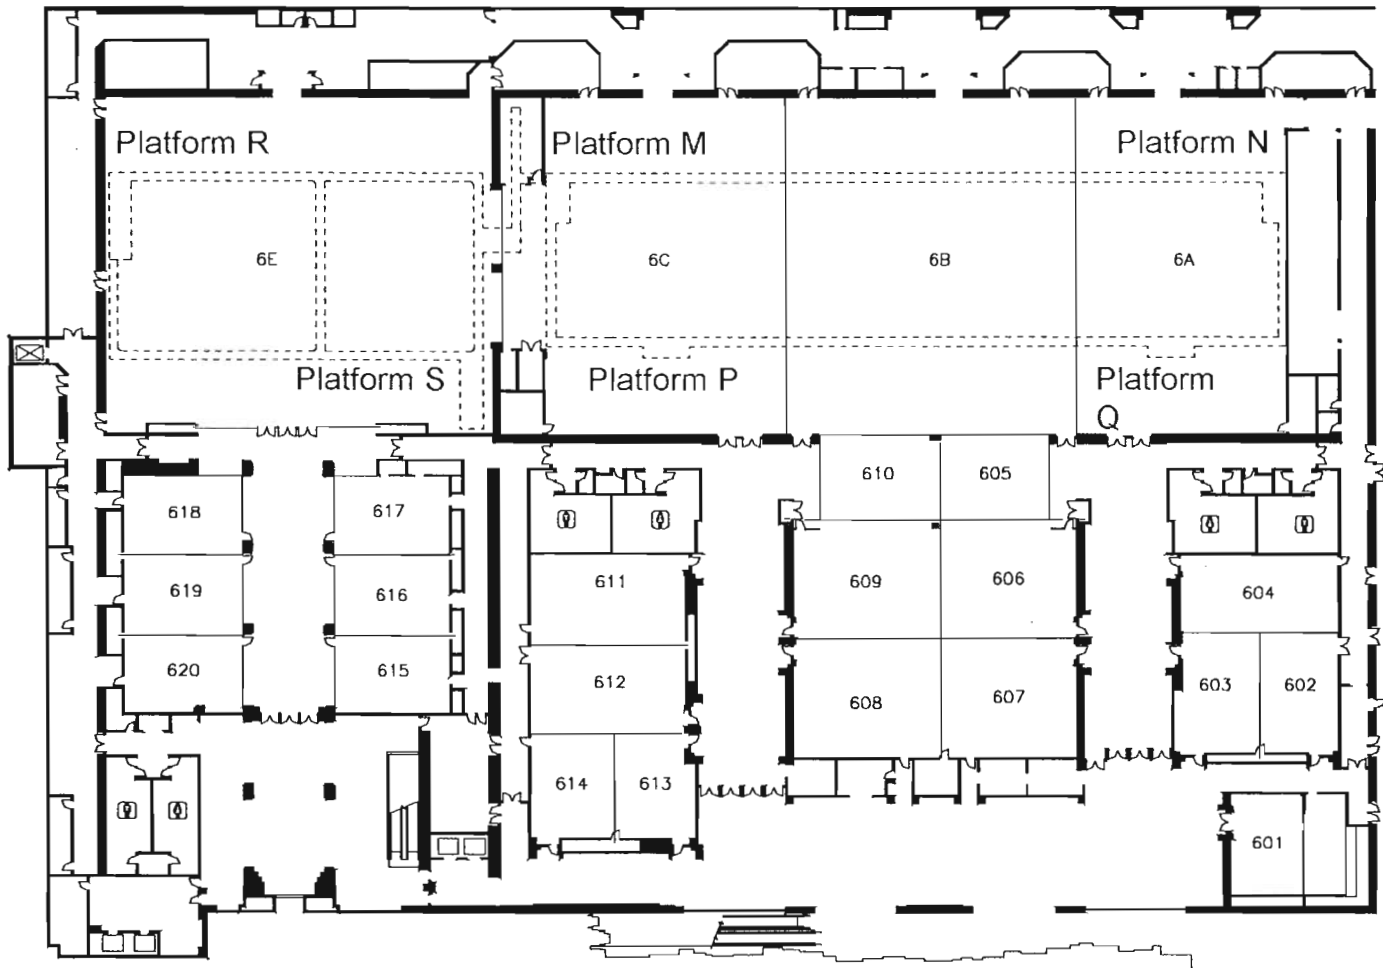

Exhibit Hall Level 6 Electrical Power Specifications

Platform M	2 EA 100 AMP 120/208V 1 EA 200 AMP 120/208V 1 EA 100 AMP 480V	Ballroom 6A (Wall Power)	4 EA 100 AMP
Platform N	5 EA 100 AMP 120/208V or 1 EA 200 AMP 480V	Ballroom 6B (Wall Power)	2 EA 100 AMP
Platform R	4 EA 100 AMP 120/208V 2 EA 100 AMP 480V	Ballroom 6C (Wall Power)	5 EA 100 AMP
All platforms are located on catwalks (level 7) above ballroom (level 6).	All power is three phase 120/208 volt. 480/277 volt.	Ballroom 6E (Wall Power)	8 EA 100 AMP
		Meeting Room 604	1 EA 60 AMP
		Meeting Room 606 & 607	2 EA 60 AMP
		Meeting Room 608 & 609	2 EA 60 AMP
		Meeting Room 611 & 613	1 EA 60 AMP
		Meeting Room 615	1 EA 60 AMP
		Meeting Room 616	1 EA 60 AMP
		Meeting Room 617	1 EA 60 AMP
		Meeting Room 618	1 EA 60 AMP
		Meeting Room 619	1 EA 60 AMP
Meeting Room 620	1 EA 60 AMP